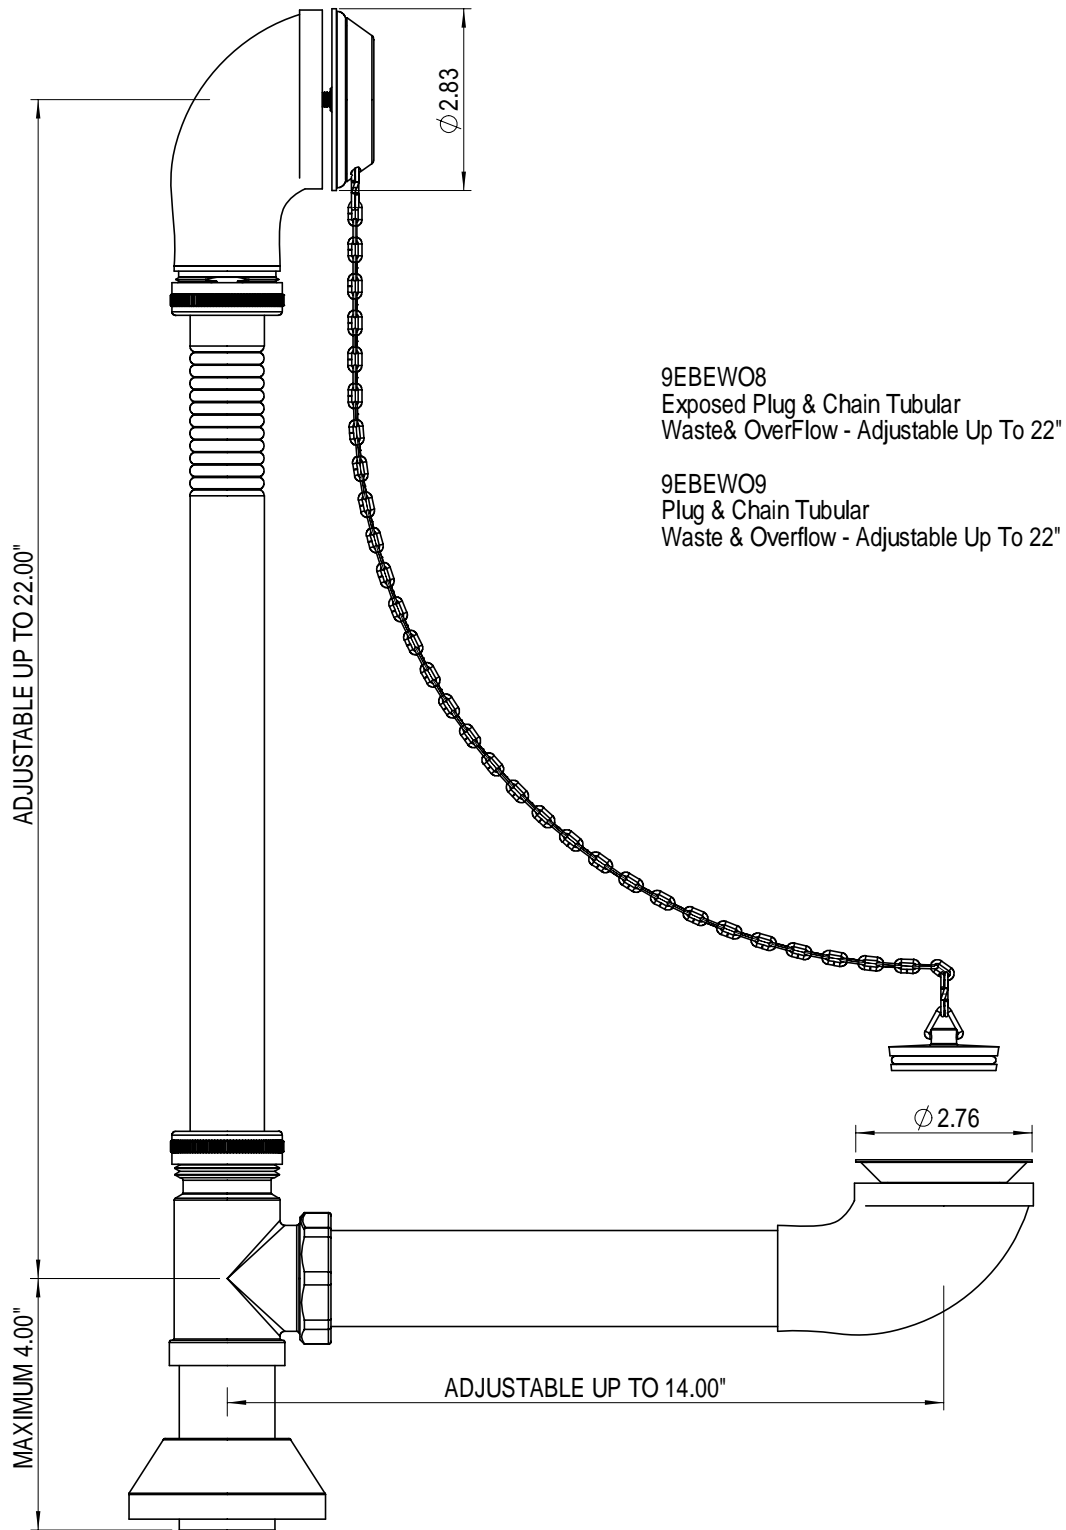

Plug & Chain Tubular Waste & Overflow 9EBEWO8/9

TEL: 905-851-6781
FAX: 905-851-8031
TOLL FREE: 800-461-5901

the RUBINET FAUCET COMPANY

www.rubinet.com